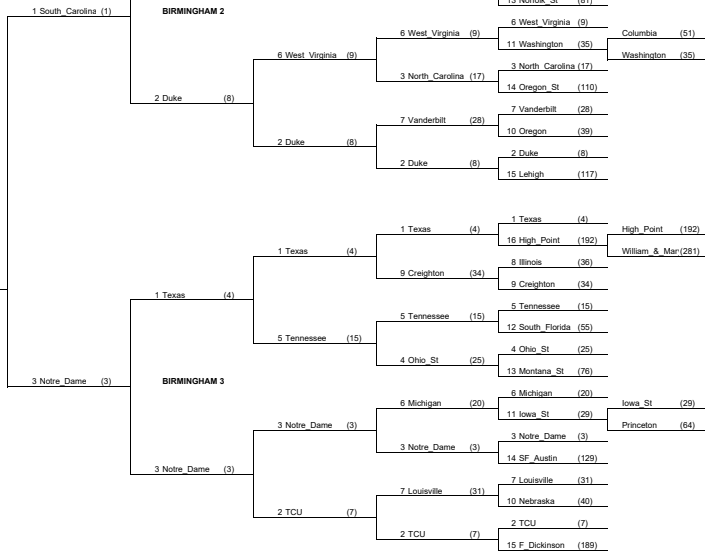

UC_San_Diego(158)
Southern Univ (176)

2025 LRMC (Classic) "Profs' Picks" (Women's)

(LRMC rank in parentheses)

1 South_Carolina (1)

High Point (192)
William & Mar (281)

Iowa St (29)
Princeton (64)