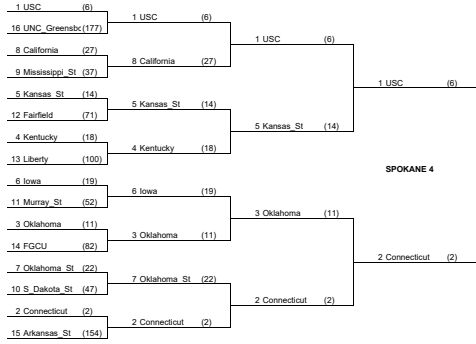

UC_San_Diego(158)
Southern Univ (176)

2025 LRMC (Classic) "Profs' Picks" (Women's)

(LRMC rank in parentheses)

1 South_Carolina (1)

High Point (192)
William & Mar (281)

Iowa St (29)
Princeton (64)