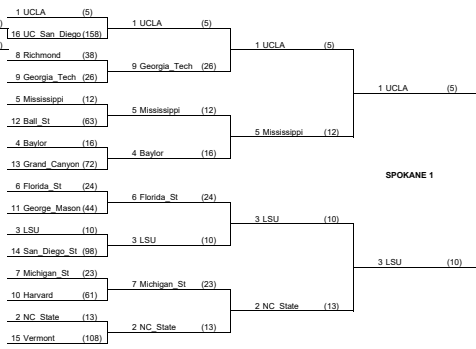

UC_San_Diego(158)
Southern Univ (176)

2025 LRMC (Classic) "Profs' Picks" (Women's)

(LRMC rank in parentheses)

1 South_Carolina (1)

High Point (192)
William & Mar (281)

Iowa St (29)
Princeton (64)