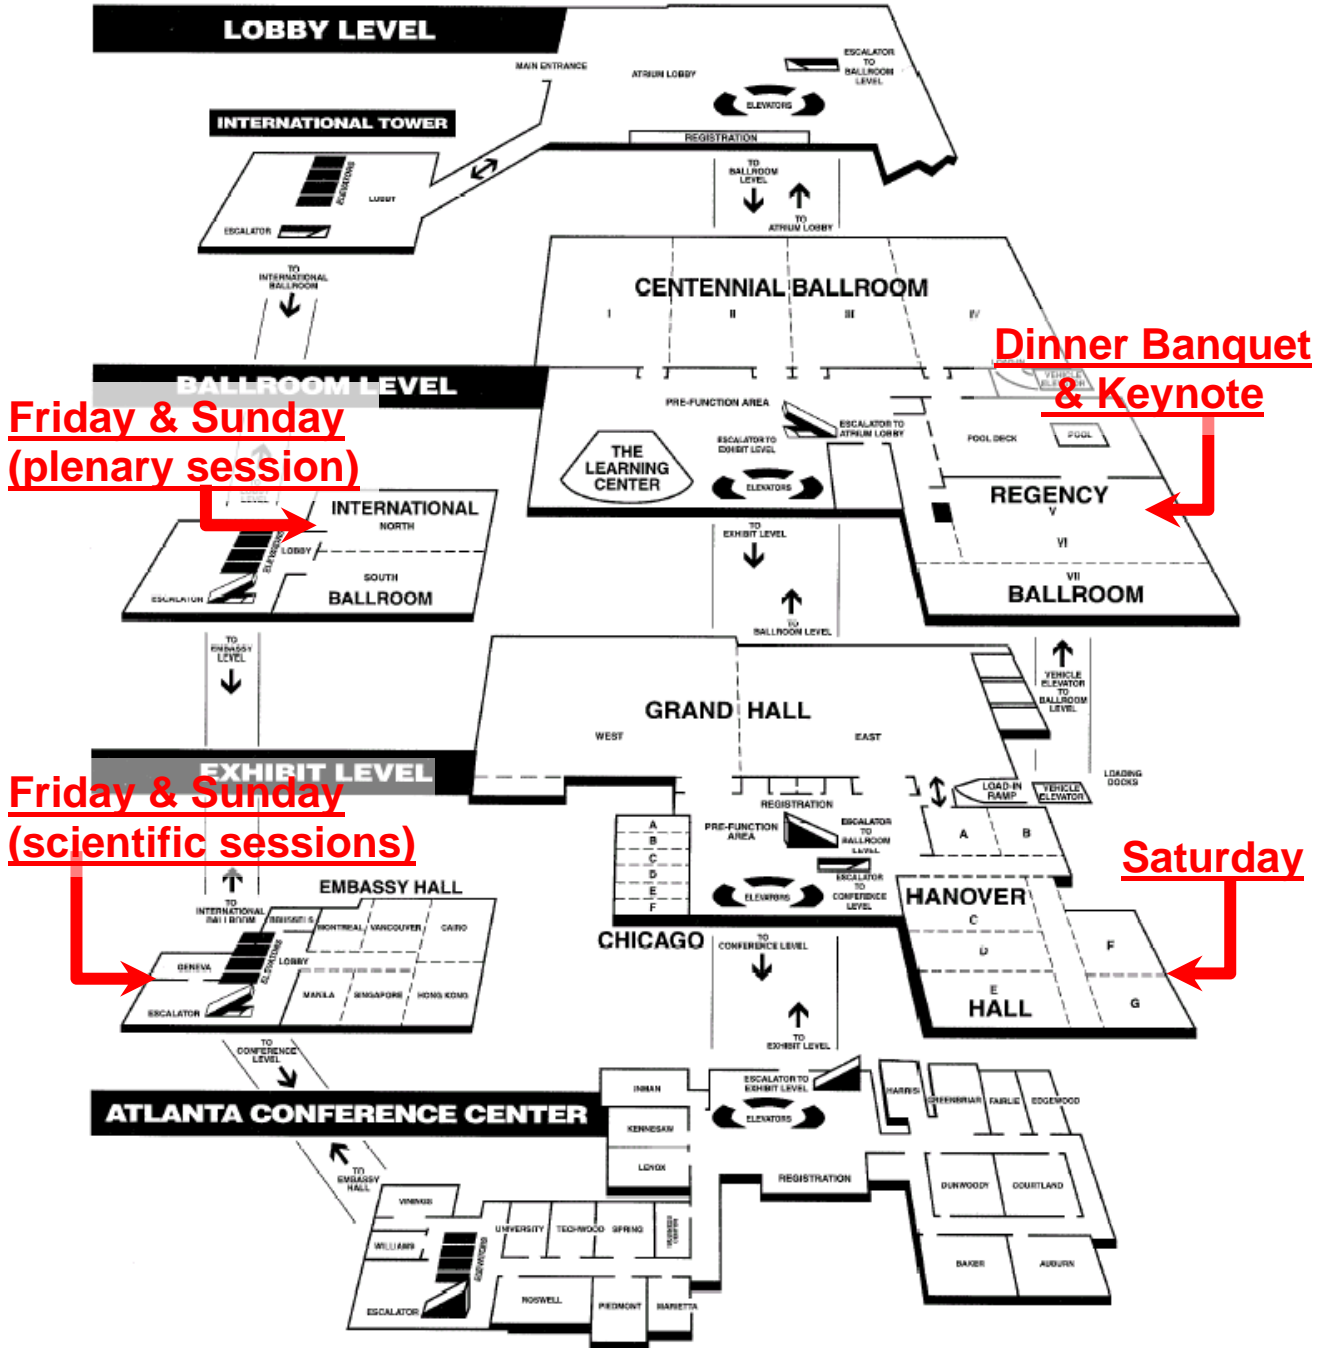

Area Map

A: Conference Site Hyatt Regency Atlanta

265 Peachtree Street NE
Atlanta, Georgia, USA 30303

Directions to the Hyatt Regency:

Using MARTA (Metropolitan Atlanta Rapid Transit Authority)

- Take the North-South train line to the Peachtree Center Station (N1), one stop north of the Five Points transfer station.
- Exit the train and take the escalator up towards Peachtree Center Mall.
- Once inside the mall, follow the signs to the covered walkway to the hotel.

Traveling North on Interstate 75 (I-75) and Interstate 85 (I-85), or traveling on Interstate 20 (I-20) west and eastbound

- Take 75/85 North, take Exit #248-C (International Blvd.).
- Turn left onto International Blvd.
- Turn right at the third traffic light onto Peachtree Center Avenue.
- Hyatt Regency Atlanta's Motor Lobby entrance is one block on the left.

Traveling South on Interstate 75 (I-75) and Interstate 85 (I-85)

- Take Exit #249-C (Williams Street).
- Go straight off exit.
- At the fourth traffic light, turn left onto Harris Street.
- Then take the third left onto Peachtree Center Avenue.
- Hyatt Regency Atlanta's Motor Lobby entrance is on the left.

E: Georgian Terrace Hotel

659 Peachtree St NE
Atlanta GA 30308

F: Wyndham Midtown Atlanta

125 10th Street NE
Corner of Peachtree St & 10th
Atlanta, Georgia 30309

Maps

Hyatt Regency Atlanta Meeting Rooms

265 Peachtree Street N.E. Atlanta, GA 30303 404-577-1234