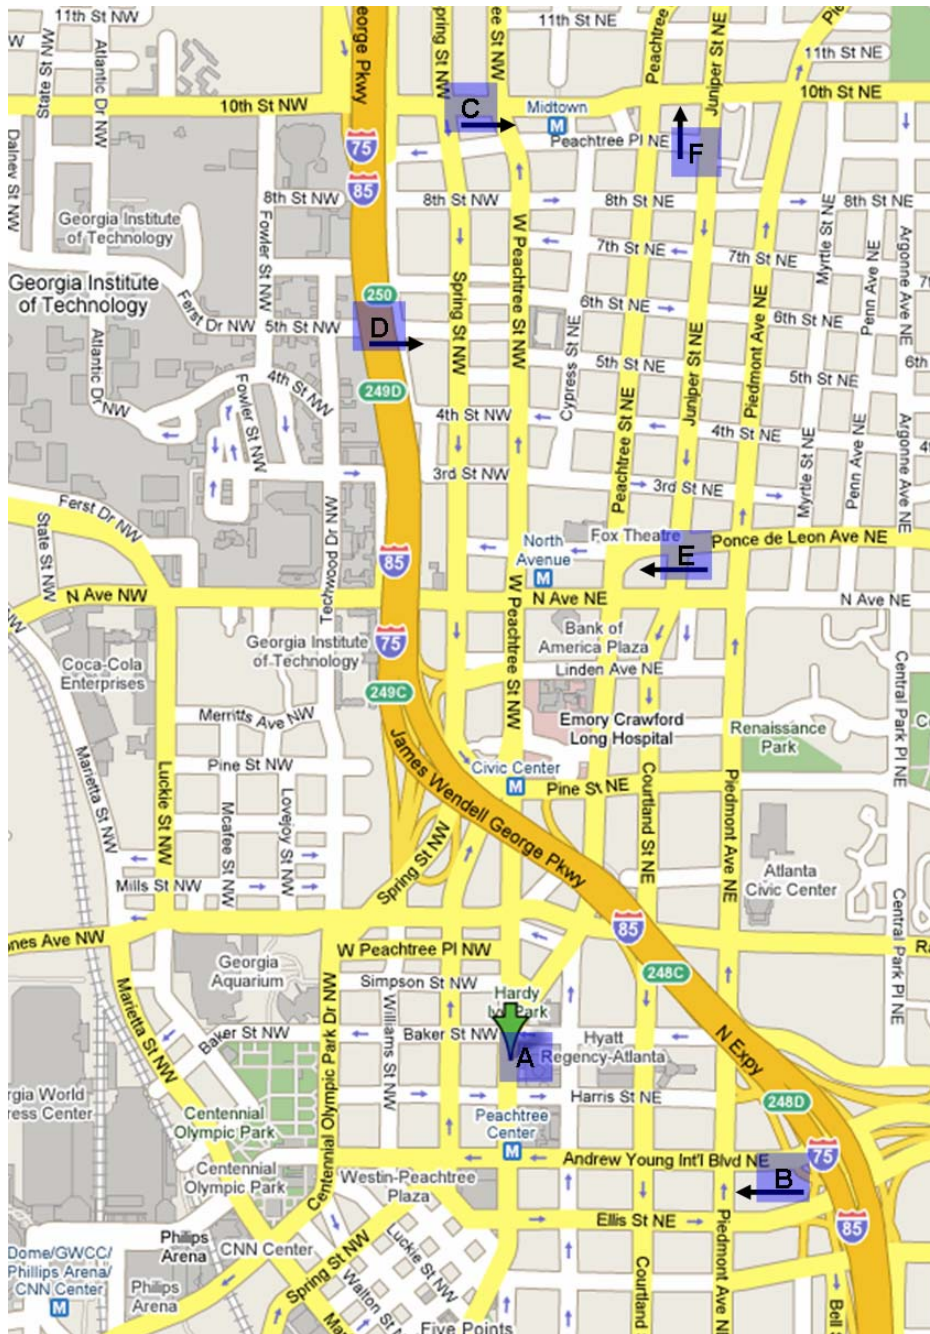

Area Map

A: Conference Site Hyatt Regency Atlanta

265 Peachtree Street NE
Atlanta, Georgia, USA 30303

Directions to the Hyatt Regency:

Using MARTA (Metropolitan Atlanta Rapid Transit Authority)

- Take the North-South train line to the Peachtree Center Station (N1), one stop north of the Five Points transfer station.
- Exit the train and take the escalator up towards Peachtree Center Mall.
- Once inside the mall, follow the signs to the covered walkway to the hotel.

Traveling North on Interstate 75 (I-75) and Interstate 85 (I-85), or traveling on Interstate 20 (I-20) west and eastbound

- Take 75/85 North, take Exit #248-C (International Blvd.).
- Turn left onto International Blvd.
- Turn right at the third traffic light onto Peachtree Center Avenue.
- Hyatt Regency Atlanta's Motor Lobby entrance is one block on the left.

Traveling South on Interstate 75 (I-75) and Interstate 85 (I-85)

- Take Exit #249-C (Williams Street).
- Go straight off exit.
- At the fourth traffic light, turn left onto Harris Street.
- Then take the third left onto Peachtree Center Avenue.
- Hyatt Regency Atlanta's Motor Lobby entrance is on the left.

B: Baymont Inn and Suites

175 Piedmont Avenue NE
Atlanta, Georgia, USA 30303

C: Regency Suites Hotel

975 West Peachtree at 10th Street
Atlanta, Georgia 30309

D: Georgia Tech Hotel and Conference Center

800 Spring Street, NW
Atlanta, GA 30308